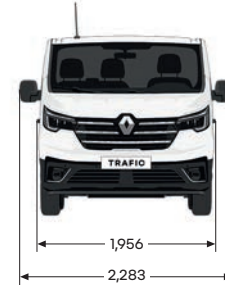

* Compatibility may vary depending on phone

** LWB Crew Pro AT specifications are subject to change, pending physical inspection.

dimensions

SWB L1H1 van

LWB L2H1 van

LWB L2H1 crew cab

technical specifications