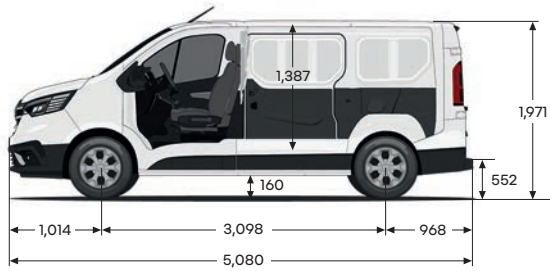

dimensions

SWB L1H1 van