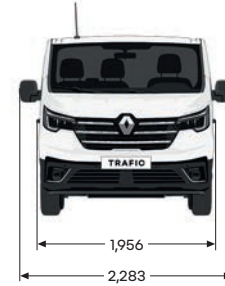

dimensions

SWB L1H1 van