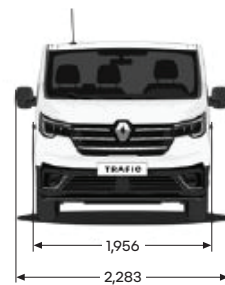

* Compatibility may vary depending on phone

** LWB Crew Pro AT specifications are subject to change, pending physical inspection.

dimensions

SWB L1H1 van

LWB L2H1 van

LWB L2H1 crew cab

technical specifications