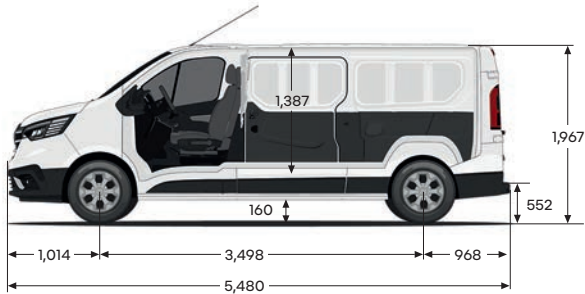

* Compatibility may vary depending on phone

** LWB Crew Pro AT specifications are subject to change, pending physical inspection.

dimensions

SWB L1H1 van

LWB L2H1 van

LWB L2H1 crew cab

technical specifications