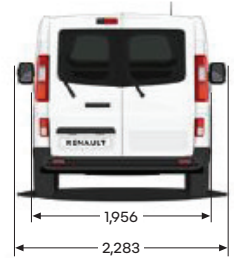

dimensions

SWB L1H1 van