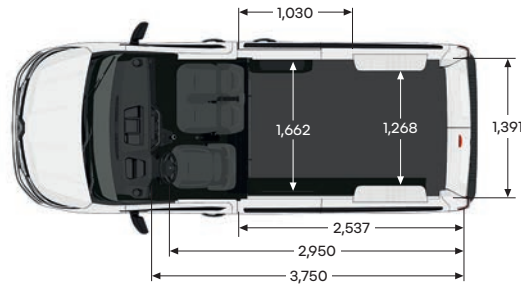

dimensions

SWB L1H1 van