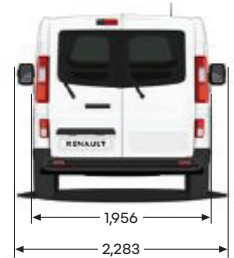

* Compatibility may vary depending on phone

** LWB Crew Pro AT specifications are subject to change, pending physical inspection.

dimensions

SWB L1H1 van

LWB L2H1 van

LWB L2H1 crew cab

technical specifications