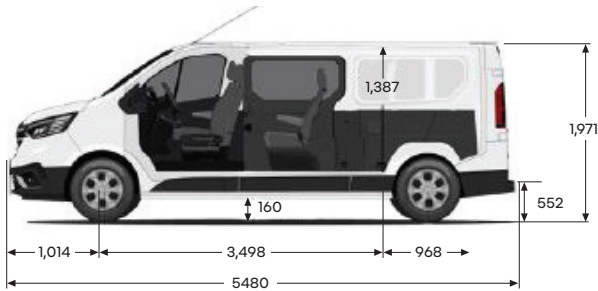

* Compatibility may vary depending on phone

** LWB Crew Pro AT specifications are subject to change, pending physical inspection.

dimensions

SWB L1H1 van

LWB L2H1 van

LWB L2H1 crew cab

technical specifications

Model	SWB Pro MT	LWB Pro MT	SWB Pro AT	LWB Pro AT	LWB Crew Pro AT **	SWB Prem AT	LWB Prem AT	LWB Crew Lifestyle AT
Engine & Transmission								
TYPE	2.0L Diesel							
Capacity (cc)	1,997							
Number of cylinders/ valves	4/16							
Bore x stroke (mm)	85 x 88							
Maximum power (kW @ rpm)	125 / 3,500							
Maximum torque (Nm @ rpm)	380 /1,500							
Fuel type	Diesel							
Fuel injection type	Common Rail + Turbocharger							
Type	6-speed manual				6-speed automatic			
Driven wheels	Front							
Speeds at 1000 rpm 1st gear	6.64				7.11			
2nd gear	13.18				12.63			
3rd gear	21.51				20.56			
4th gear	31.22				32.26			
5th gear	40.28				42.25			
6th gear	50.54				50.46			
Braking, suspension & steering								
Front braking system (diameter x thickness - mm)	296 x 28 Disc							
Rear braking system (Diameter x thickness - mm)	280 x 12 Disc							
Turning circle - kerb to kerb (M)	12.4	13.8	12.4	13.8	12.4	13.8	12.4	13.8
Fuel consumption^								
Emission standard	Euro 5							
Combined cycle (L/100km)	7.2				6.5			
CO2 emissions (g/km)	188				171			
Extra-urban cycle (L/100km)	5.9				6			
Urban cycle (L/100km)	9.3				7.4			
Fuel tank (L)	80							