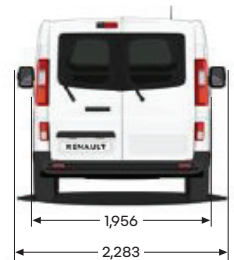

* Compatibility may vary depending on phone

** LWB Crew Pro AT specifications are subject to change, pending physical inspection.

dimensions

SWB L1H1 van

LWB L2H1 van

LWB L2H1 crew cab

technical specifications