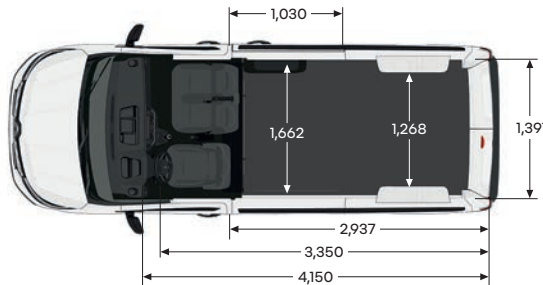

* Compatibility may vary depending on phone

** LWB Crew Pro AT specifications are subject to change, pending physical inspection.

dimensions

SWB L1H1 van

LWB L2H1 van

LWB L2H1 crew cab

technical specifications

Model	SWB Pro MT	LWB Pro MT	SWB Pro AT	LWB Pro AT	LWB Crew Pro AT **	SWB Prem AT	LWB Prem AT	LWB Crew Lifestyle AT
Engine & Transmission								
TYPE	2.0L Diesel							
Capacity (cc)	1,997							
Number of cylinders/ valves	4/16							
Bore x stroke (mm)	85 x 88							
Maximum power (kW @ rpm)	125 / 3,500							
Maximum torque (Nm @ rpm)	380 /1,500							
Fuel type	Diesel							
Fuel injection type	Common Rail + Turbocharger							
Type	6-speed manual				6-speed automatic			
Driven wheels	Front							
Speeds at 1000 rpm 1st gear	6.64				7.11			
2nd gear	13.18				12.63			
3rd gear	21.51				20.56			
4th gear	31.22				32.26			
5th gear	40.28				42.25			
6th gear	50.54				50.46			
Braking, suspension & steering								
Front braking system (diameter x thickness - mm)	296 x 28 Disc							
Rear braking system (Diameter x thickness - mm)	280 x 12 Disc							
Turning circle - kerb to kerb (M)	12.4	13.8	12.4	13.8	12.4	13.8	12.4	13.8
Fuel consumption^								
Emission standard	Euro 5							
Combined cycle (L/100km)	7.2				6.5			
CO2 emissions (g/km)	188				171			
Extra-urban cycle (L/100km)	5.9				6			
Urban cycle (L/100km)	9.3				7.4			
Fuel tank (L)	80							