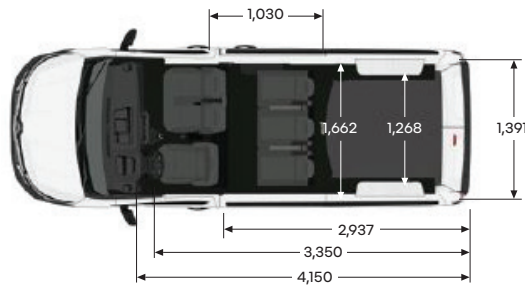

* Compatibility may vary depending on phone

** LWB Crew Pro AT specifications are subject to change, pending physical inspection.

dimensions

SWB L1H1 van

LWB L2H1 van

LWB L2H1 crew cab

technical specifications