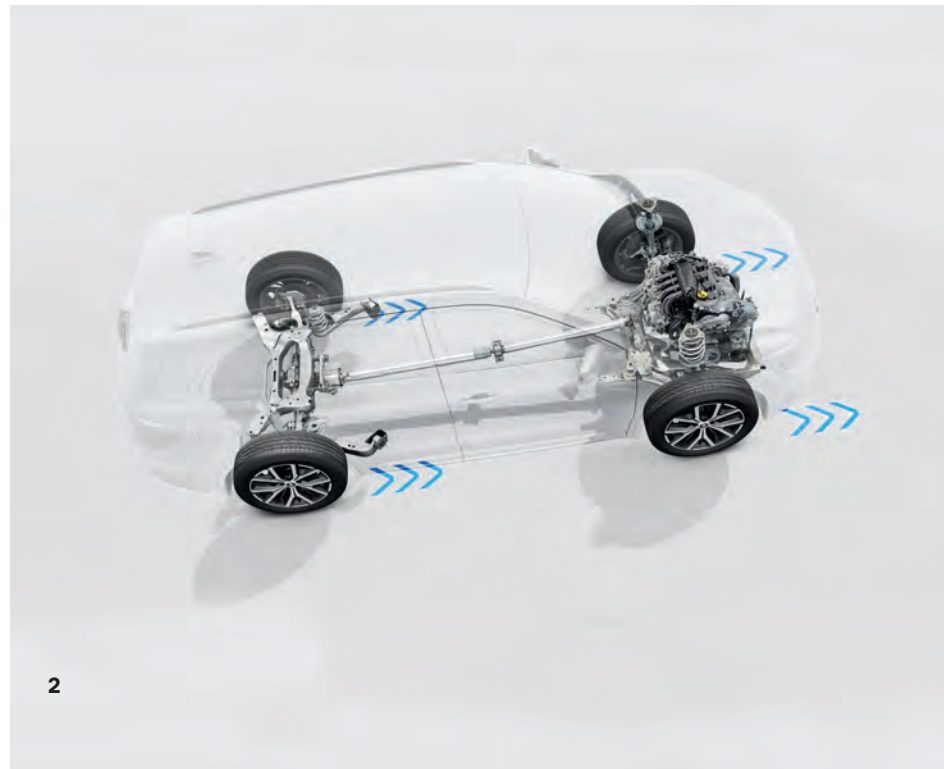

1. hill descent control diagram
2. four-wheel drive technology

dominate terrain

Allow yourself to be tempted by adventure and go off the beaten track with all mode 4x4-i technology. Switch from 4x2 to 4x4 in the blink of an eye and experience its off-road capabilities. Your vehicle will maintain perfect grip whatever the circumstances thanks to the optimal distribution of torque between the front and rear wheels. Discover the new hill descent control technology, which will keep you safe when driving down a slope. The vehicle automatically adapts its speed depending on the slope.

4x4 drivetrain available on Zen & Intens versions only