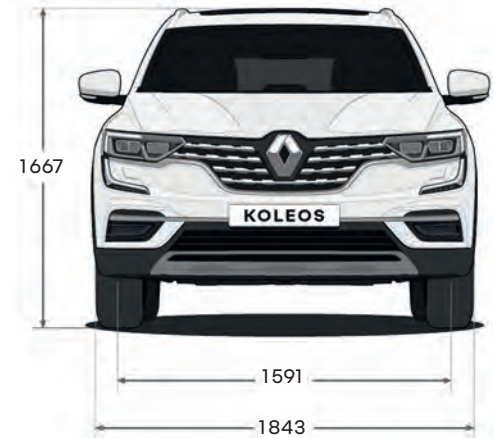

dimensions & volumes

boot volume - VDA standard (litres)

min. boot volume	493
max. boot volume	1707
space under false floor	27/36

dimensions (in mm).