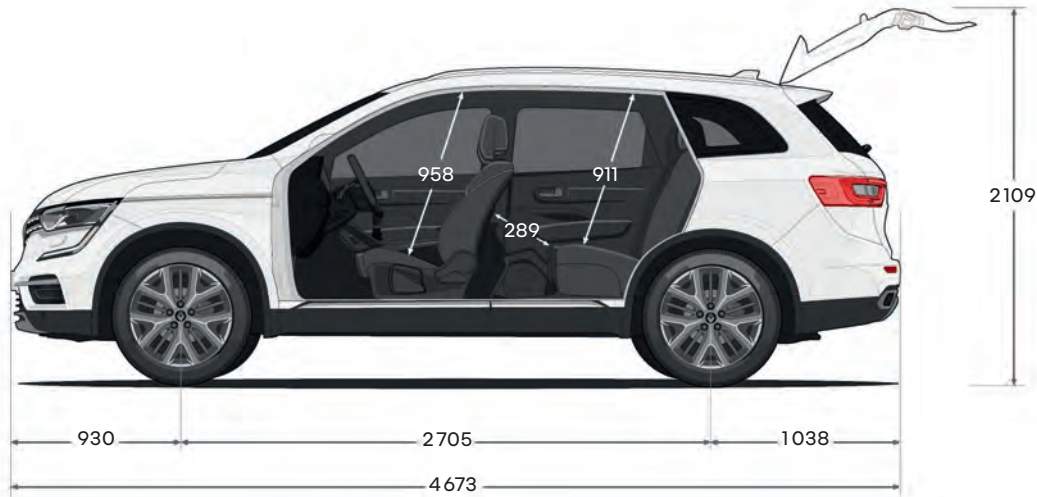

dimensions & volumes

boot volume - VDA standard (litres)

min. boot volume	493
max. boot volume	1707
space under false floor	27/36

dimensions (in mm).