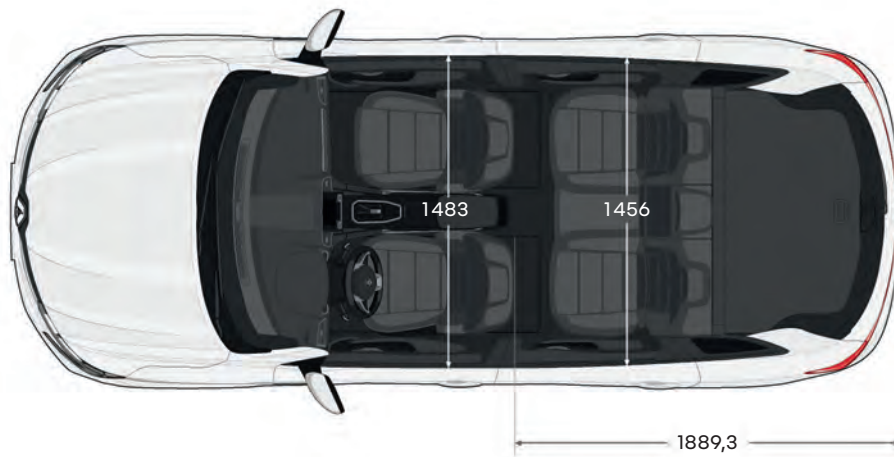

dimensions & volumes

boot volume - VDA standard (litres)

min. boot volume	493
max. boot volume	1707
space under false floor	27/36

dimensions (in mm).