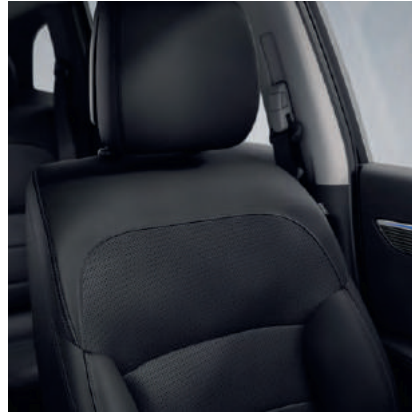

black riviera leather*
standard on Zen