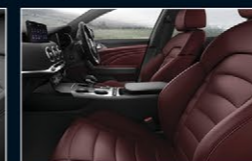

Aurora Black Pearl (ABP)³

Red Nappa Leather⁴ Appointed Trim with GT Logo⁵

Exclusive to GT-Line

Exclusive to GT