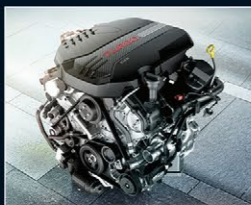

Black Nappa Leather⁴ Appointed Trim with GT Logo

Red Nappa Leather⁴ Appointed Trim with GT Logo⁵

Exclusive to GT-Line

Exclusive to GT

Engines

182kW 2.0L I4 Turbo Petrol (200S/GT-Line)

274kW 3.3L V6 Twin Turbo Petrol (330S/GT)